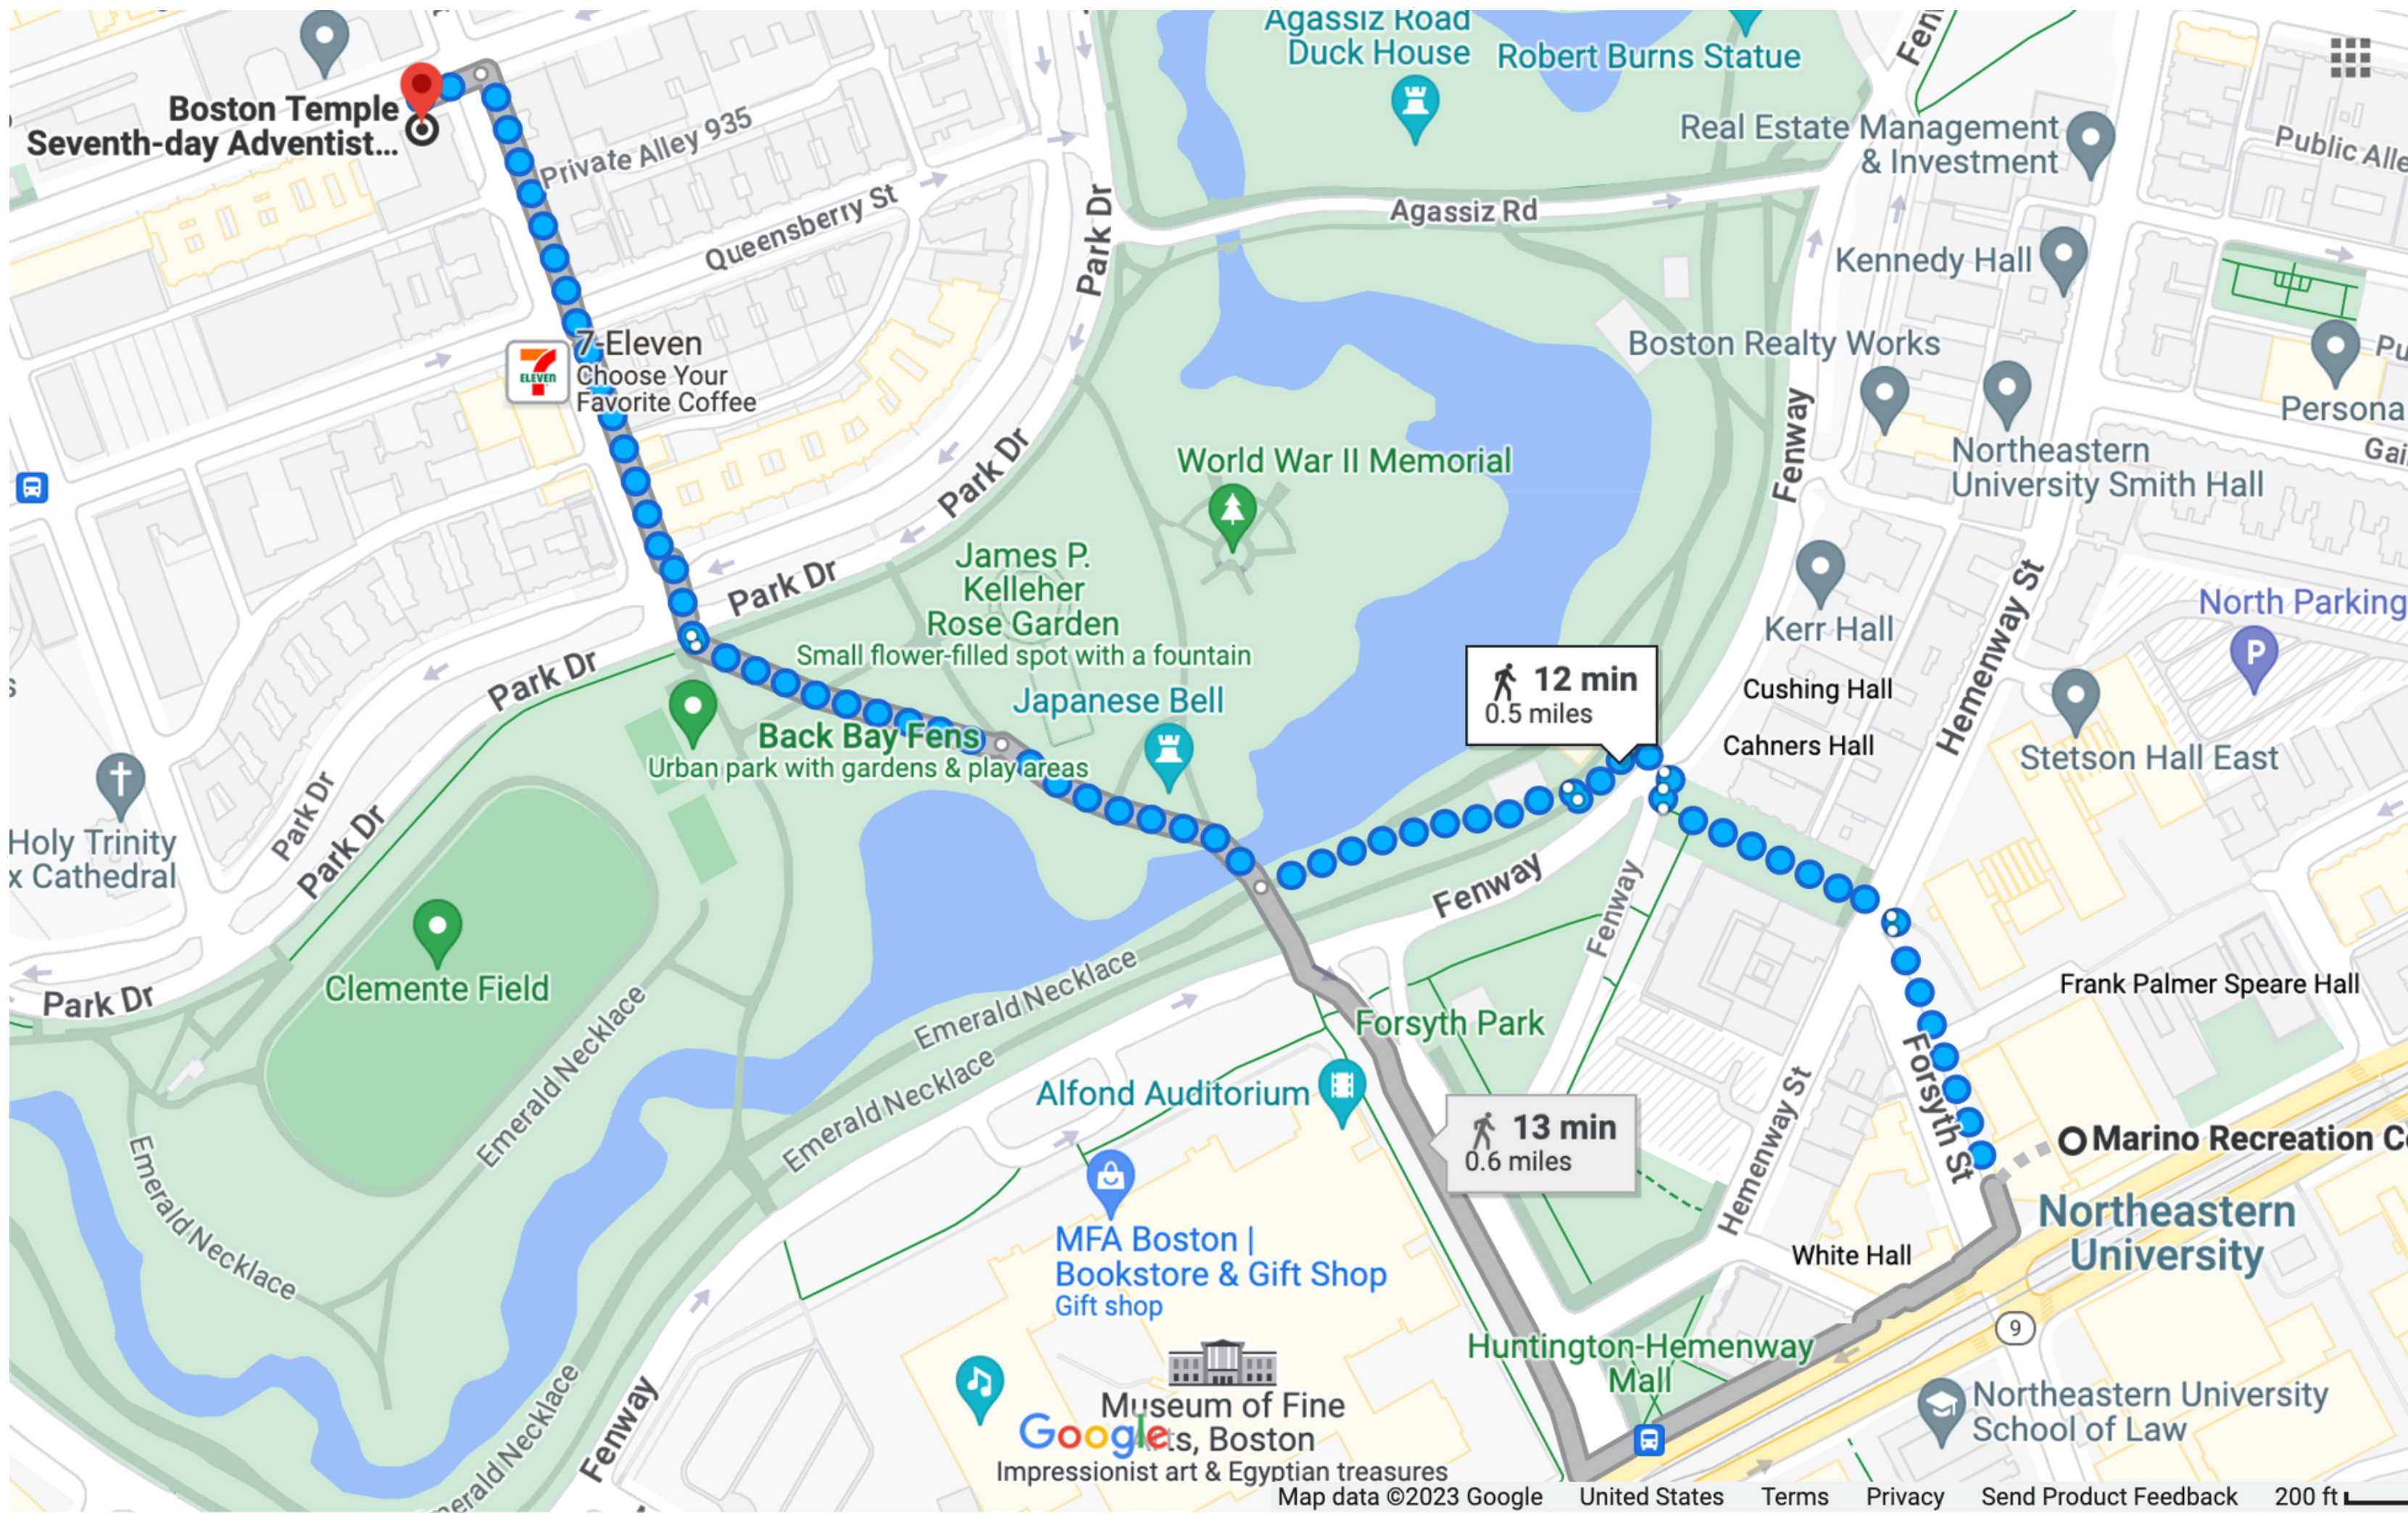

Boston Temple Seventh-day Adventist Church

Boston Temple Seventh-day Adventist Church

4.7 ★★★★★ (23)
Seventh-day Adventist church

Overview   Reviews   About

Directions
Save
Nearby
Send to phone
Share

105 Jersey St, Boston, MA 02215
Closed · Opens 8 AM Thu
Updated by this business 3 weeks ago