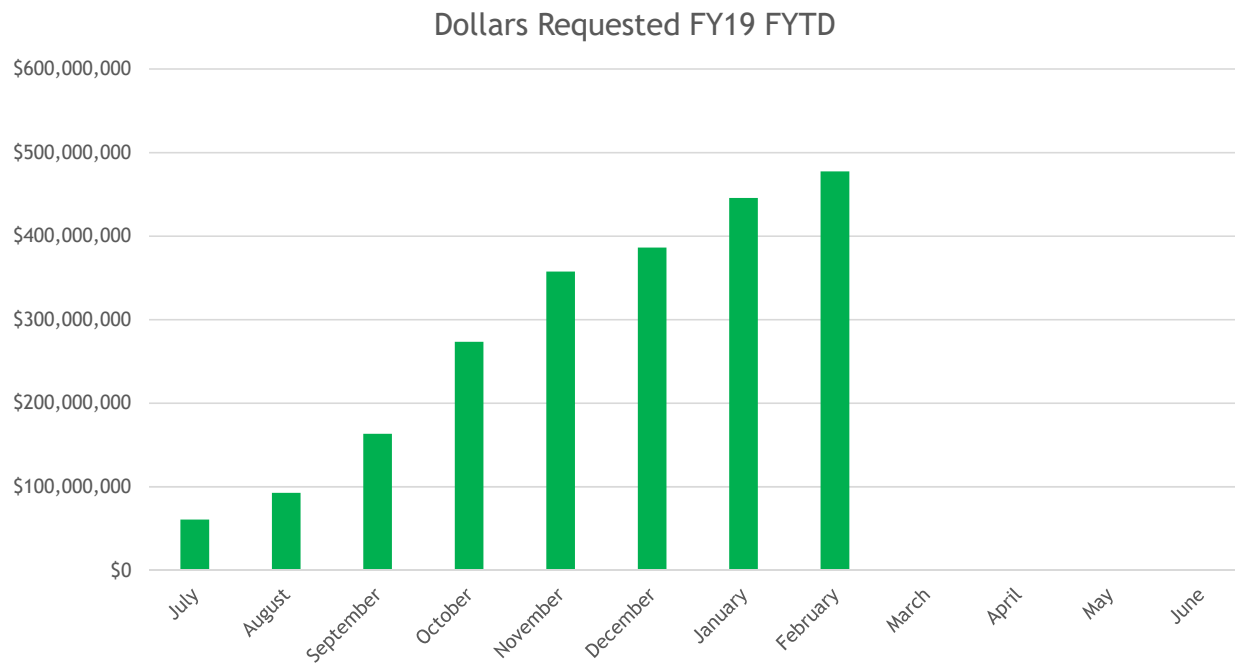

Dollars Requested FY19 YTD

*Data current as of February 14, 2019
Source: University Data Warehouse