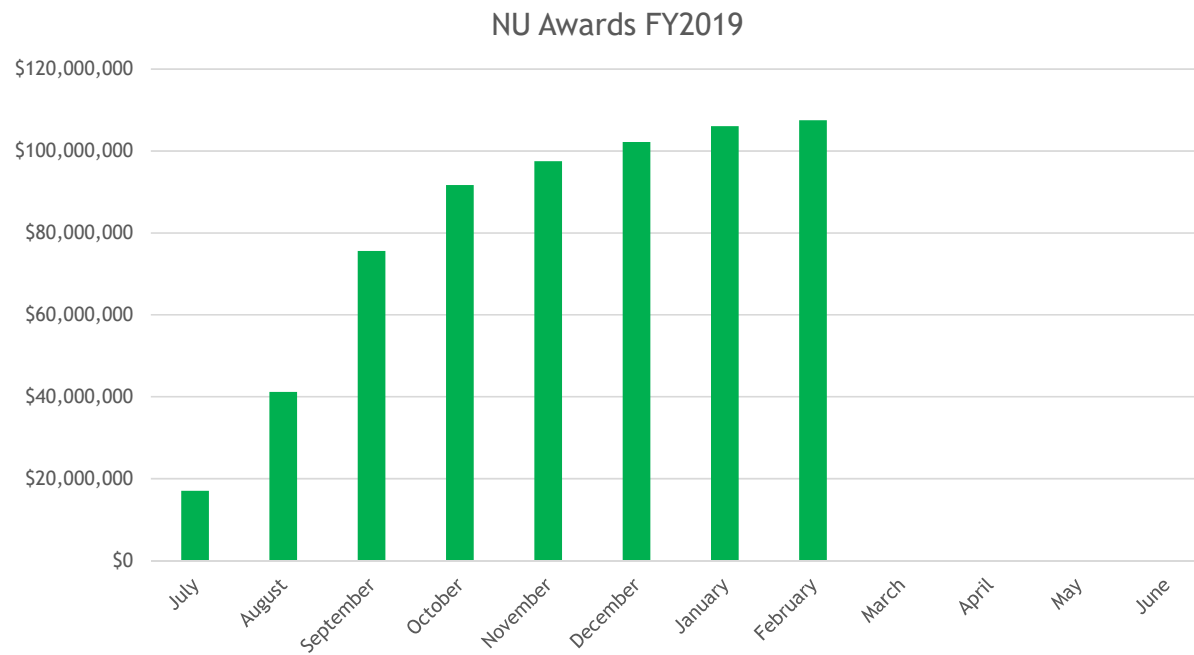

NU Awards FY19 YTD

Data current as of February 14, 2019
Source: University Data Warehouse