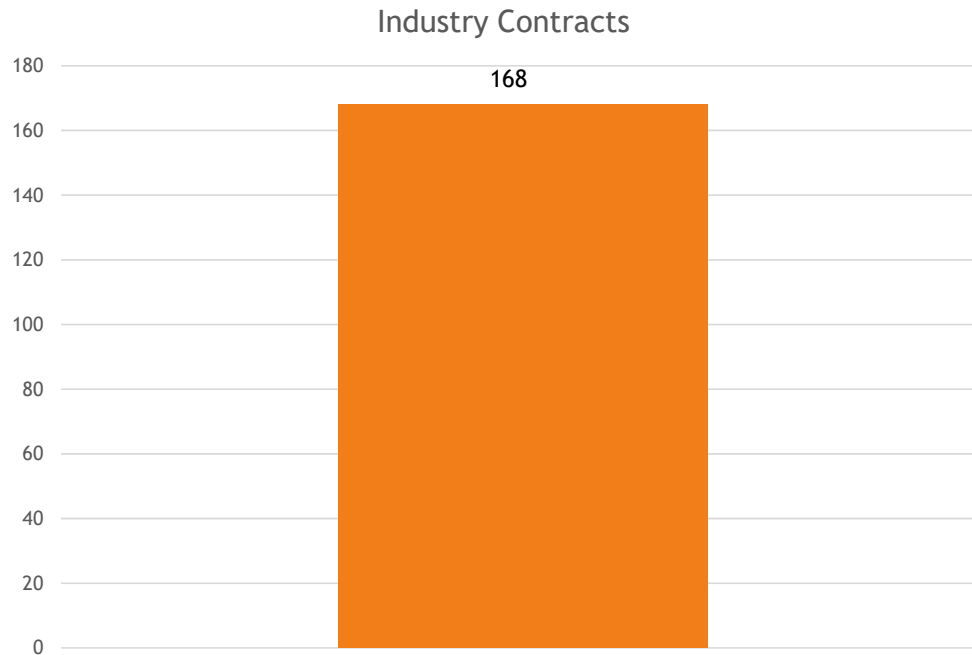

Industry Contracts FY19 YTD

*Data current as of February 14, 2019
Source: NU-RES SharePoint