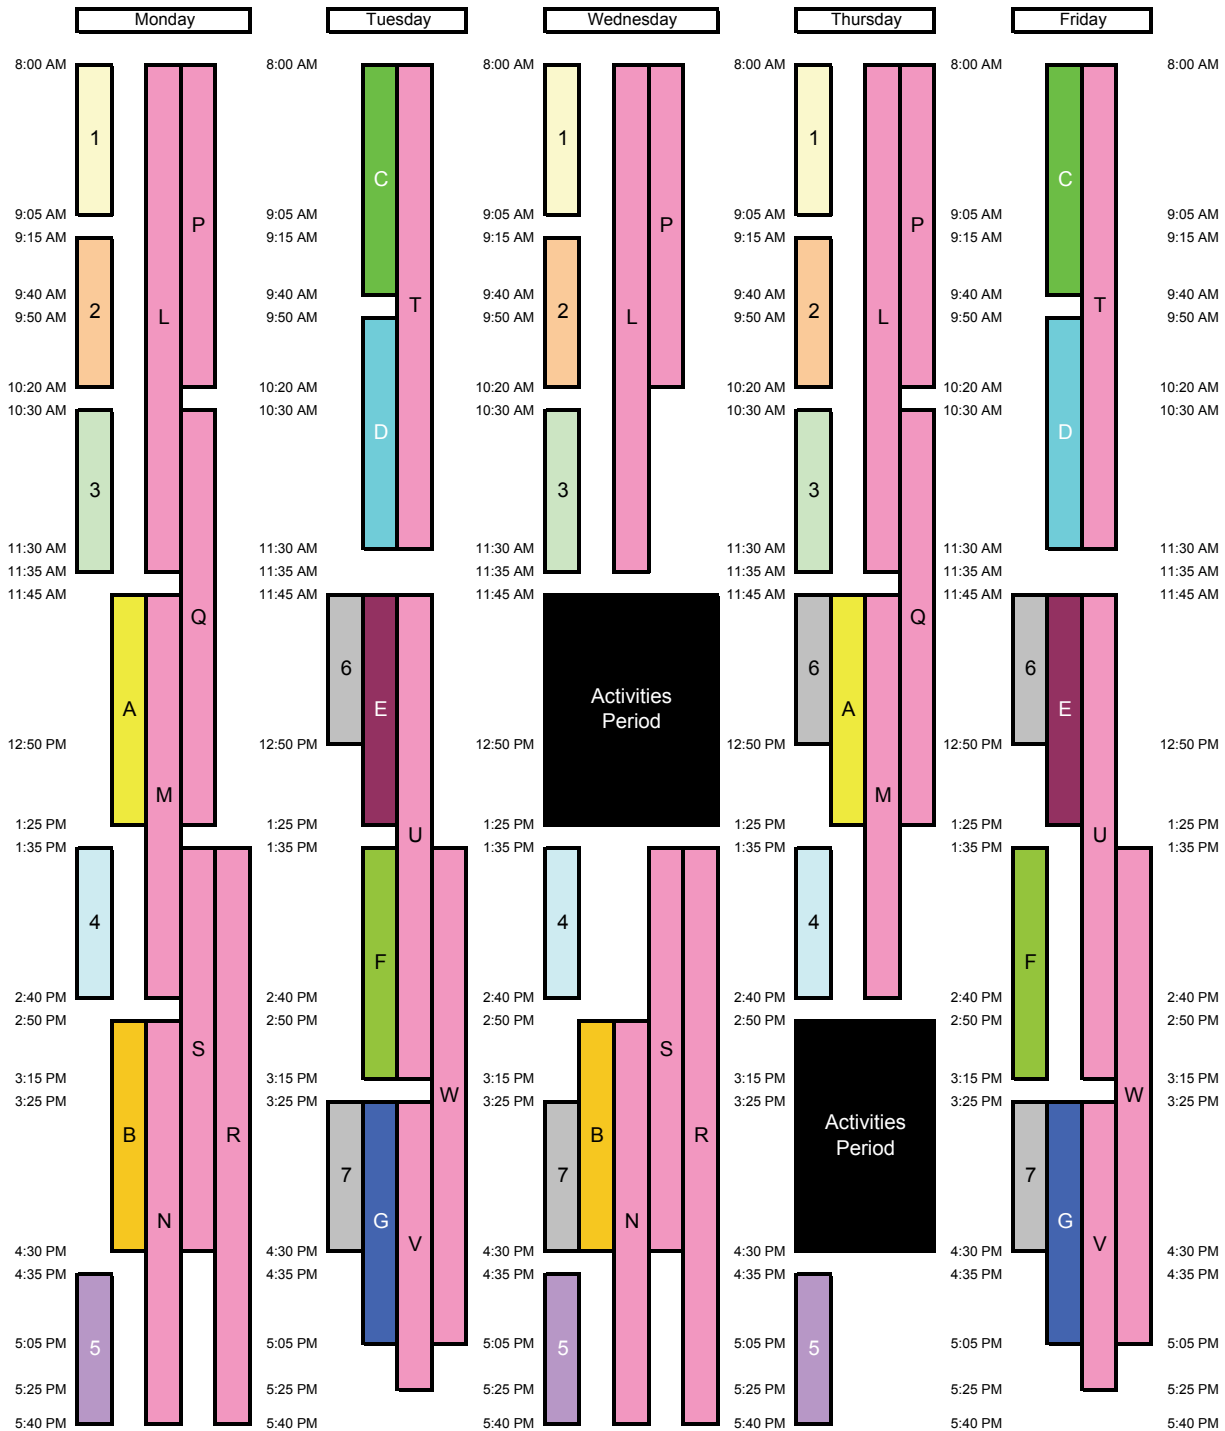

Semester Course Sequence Schedule for Fall & Spring Prior to Fall 2011

Sequences 1-5 and A-G are for classes only.

Sequences L-W are for laboratory or studio instruction.

Sequences 6 and 7 are for administrative use only.