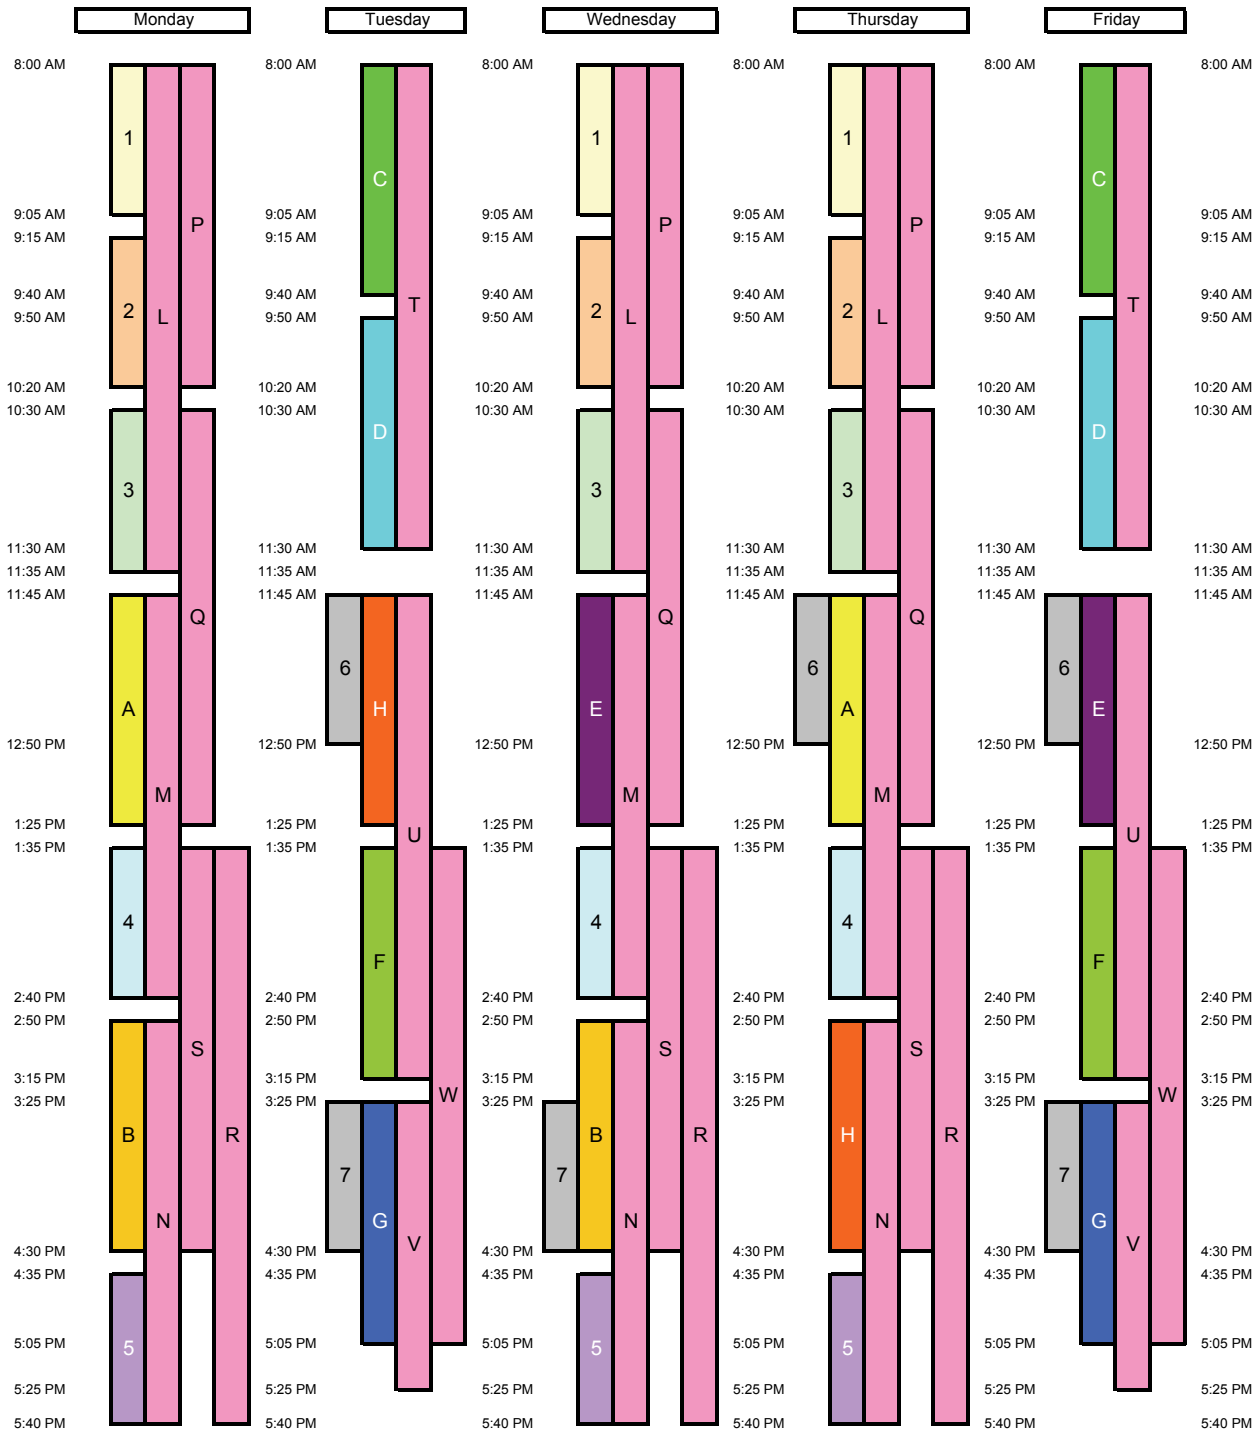

Semester Course Sequence Schedule for Fall & Spring Fall 2011 and After

Sequences 1–5 and A–H are for classes only.

 Sequences L–W are for laboratory or studio instruction.

 Sequences 6 and 7 are for administrative use only.