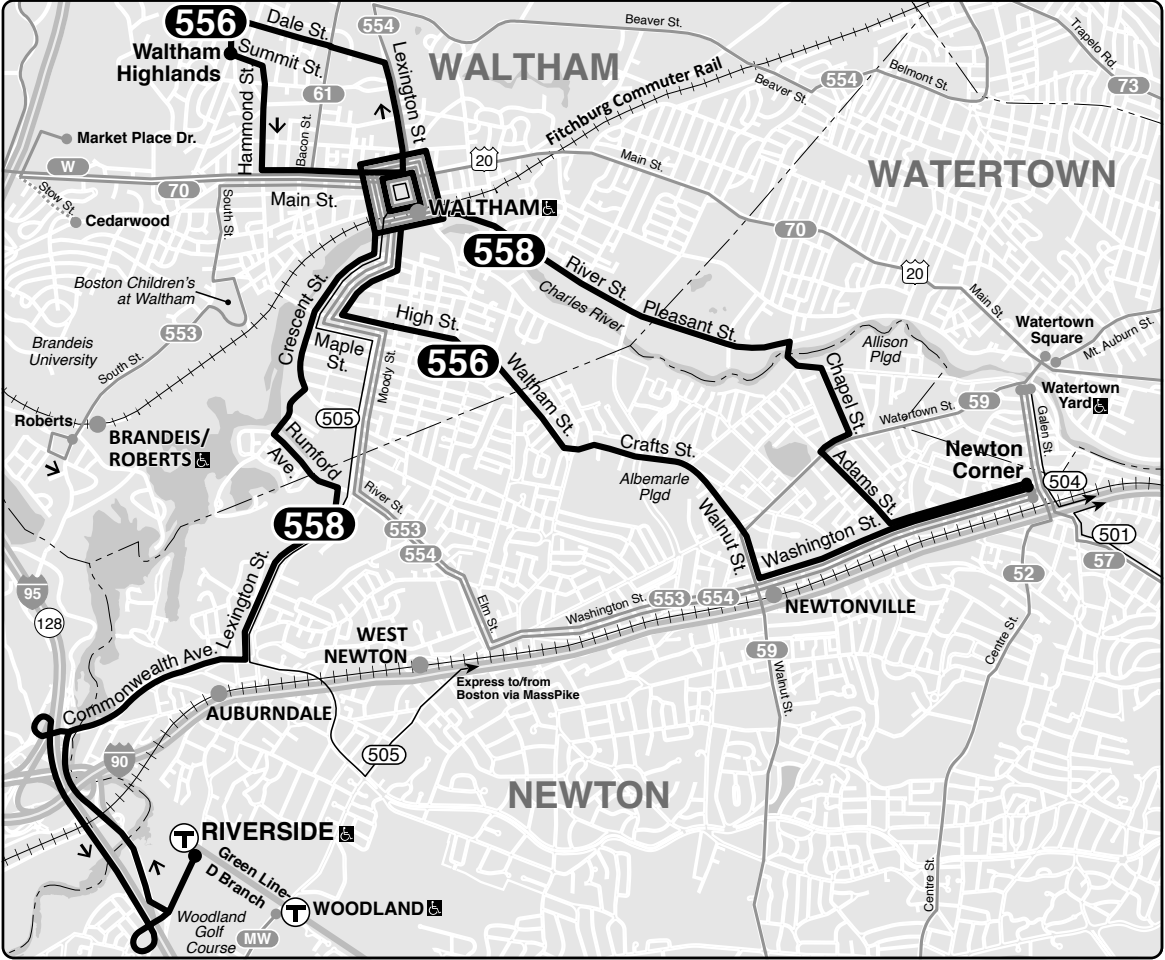

Effective **August 28, 2022**

Replaces June 2022

556

Waltham Highlands – Newton Corner

558

Riverside Sta – Newton Corner

Service Change

Routes 505, 553, 554, and 556 will be detoured permanently.

Due to the closure of Moody St, these routes will be detoured onto Crescent and Maple Sts.

Connections

- GREEN LINE **D**
- FITCHBURG LINE
- FRAMINGHAM/WORCESTER LINE

Information **617-222-3200**
Lost and Found **617-222-1450**
TTY **617-222-5146**

Realtime arrival information, maps, and more

mbta.com

- Transfer to bus/subway available on CharlieCard—good for 2 hours, pay fare difference.
- Children 11 & under ride free with a paying customer.
- ♿ All MBTA buses are accessible to people with disabilities.

	CharlieCard	Cash on board	Reduced fare
Local Bus	$1.70	$1.70	$0.85
Local + Exp	$4.25	$5.95	$2.10
Local + Subway	$2.40	$4.10	$1.10

Fare/pass rules on mbta.com/fares or call **617-222-3200**

A123-XP2-3-22.1